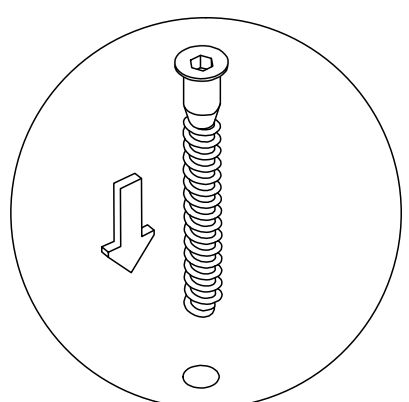

Expand Furniture
Murphysofa 60cm side
shelf with storage box

LIST OF PARTS

Step 1

Step 2

Step 3

Step 4

Step 1

Step 2

Step 1

Step 2

Step 3

DG(x2)+DH(x4)

Step 1

Step 2

DF(x1)+DH(x3)

Step 1